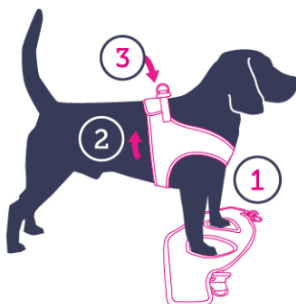

DOODLEBONE® SIZING

Doodlebone® Airmesh Harness

Size	Breast (cm)	Neck Girth (cm)
1	29-38	22
2	35-49	28
3	45-62	30
4	55-79	34
4-5	65-95	39
6-7	70-105	46

Doodlebone® Adjustable Airmesh Harness

Size	Breast (cm)	Neck Girth (cm)
1-2	33-42	22-28
2-3	39-51	27-34
3-5	48-68	36-43
4-7	65-91	40-53
6-9	75-106	48-62

Doodlebone® Snappy Harness

Size	Breast (cm)	Neck Girth (cm)
1	31-35	N/A
1-2	35-40	N/A
2	41-46	N/A
3	46-52	N/A
4	51-57	N/A
5	54-60	N/A
6	58-64	N/A

Doodlebone® Muzzle

Size	Nose Circumference (cm)
XS	9
S	12
M	14
L	18
XL	21
XXL	22

Doodlebone® Collar & Padded Collar

Size	Neck (cm)	Width (mm)
1-2	22-30	15
3-6	30-50	20
6-11	50-70	25

Doodlebone® Lead

Length (cm)	Width (mm)
120	15
120	20
120	25

Doodlebone® Rope Lead

Length (cm)	Width (mm)
120	9
120	12

Doodlebone® Slip Lead

Length (cm)	Width (mm)
150	9
150	12

Doodlebone® Rambler Retractable Lead

Length (cm)	Dog's Weight (kg)
50	Up to 25
80	Up to 50

We recommend measuring your pup to make sure we fit comfortably!