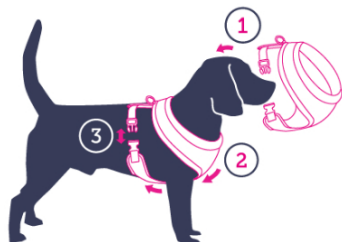

DOODLEBONE® SIZING

Doodlebone® Airmesh Harness

Size	Breast (cm)	Neck Girth (cm)
1	29-38	22
2	35-49	28
3	45-62	30
4	55-79	34
4-5	65-95	39
6-7	70-105	46

Doodlebone® Adjustable Airmesh Harness

Size	Breast (cm)	Neck Girth (cm)
1-2	33-42	22-28
2-3	39-51	27-34
3-5	48-68	36-43
4-7	65-91	40-53
6-9	75-106	48-62

Doodlebone® Snappy Harness

Size	Breast (cm)	Neck Girth (cm)
1	31-35	N/A
1-2	35-40	N/A
2	41-46	N/A
3	46-52	N/A
4	51-57	N/A
5	54-60	N/A
6	58-64	N/A

Doodlebone® Muzzle

Size	Nose Circumference (cm)
XS	9
S	12
M	14
L	18
XL	21
XXL	22

Doodlebone® Slip Lead

Length (cm)	Width (mm)
150	9
150	12

Doodlebone® Rambler Retractable Lead

Length (cm)	Dog's Weight (kg)
50	Up to 25
80	Up to 50

We recommend measuring your pup to make sure we fit comfortably!