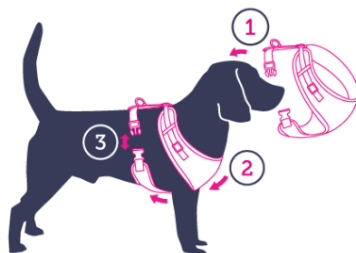

DOODLEBONE® SIZING

Doodlebone® Airmesh Harness

Size	Breast (cm)	Neck Girth (cm)
1	29-38	22
2	35-49	28
3	45-62	30
4	55-79	34
4-5	65-95	39
6-7	70-105	46

Doodlebone® Adjustable Airmesh Harness

Size	Breast (cm)	Neck Girth (cm)
1-2	33-42	22-28
2-3	39-51	27-34
3-5	48-68	36-43
4-7	65-91	40-53
6-9	75-106	48-62

Doodlebone® Snappy Harness

Size	Breast (cm)	Neck Girth (cm)
1	31-35	N/A
1-2	35-40	N/A
2	41-46	N/A
3	46-52	N/A
4	51-57	N/A
5	54-60	N/A
6	58-64	N/A

Doodlebone® Muzzle

Size	Nose Circumference (cm)
XS	9
S	12
M	14
L	18
XL	21
XXL	22

Doodlebone® Slip Lead

Length (cm)	Width (mm)
150	9
150	12

Doodlebone® Rambler Retractable Lead

Length (cm)	Dog's Weight (kg)
50	Up to 25
80	Up to 50

We recommend measuring your pup to make sure we fit comfortably!